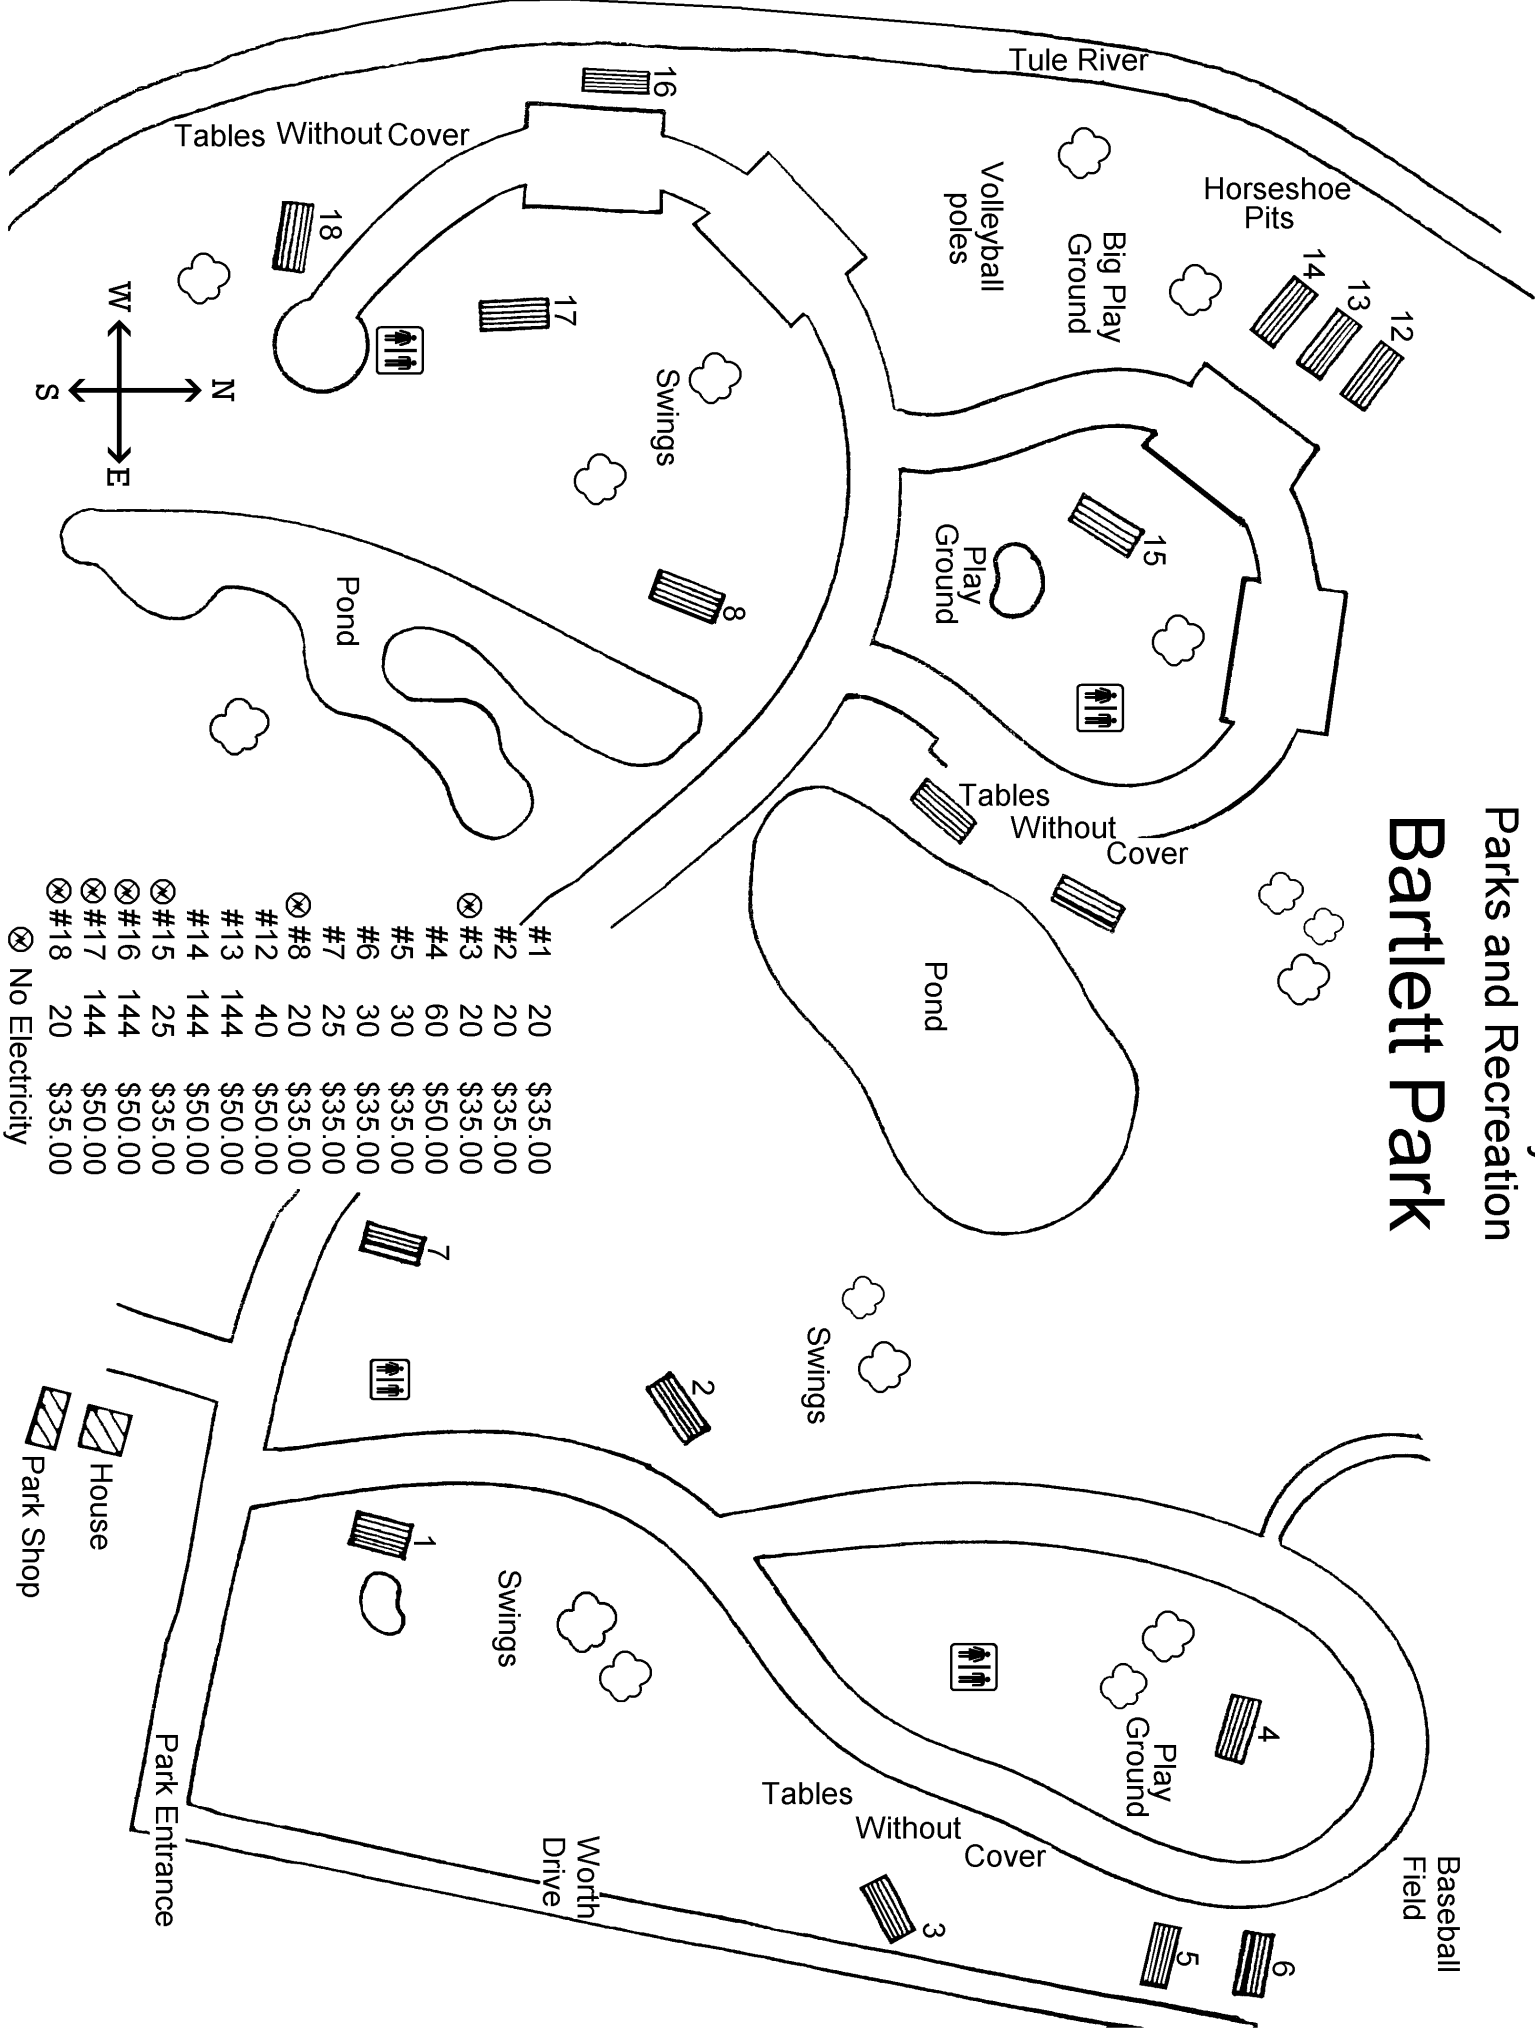

Tulare County
Parks and Recreation

Bartlett Park

#1	20	\$35.00
#2	20	\$35.00
#3	20	\$35.00
#4	60	\$50.00
#5	30	\$35.00
#6	30	\$35.00
#7	25	\$35.00
#8	20	\$35.00
#12	40	\$50.00
#13	144	\$50.00
#14	144	\$50.00
#15	25	\$35.00
#16	144	\$50.00
#17	144	\$50.00
#18	20	\$35.00

⊗ No Electricity