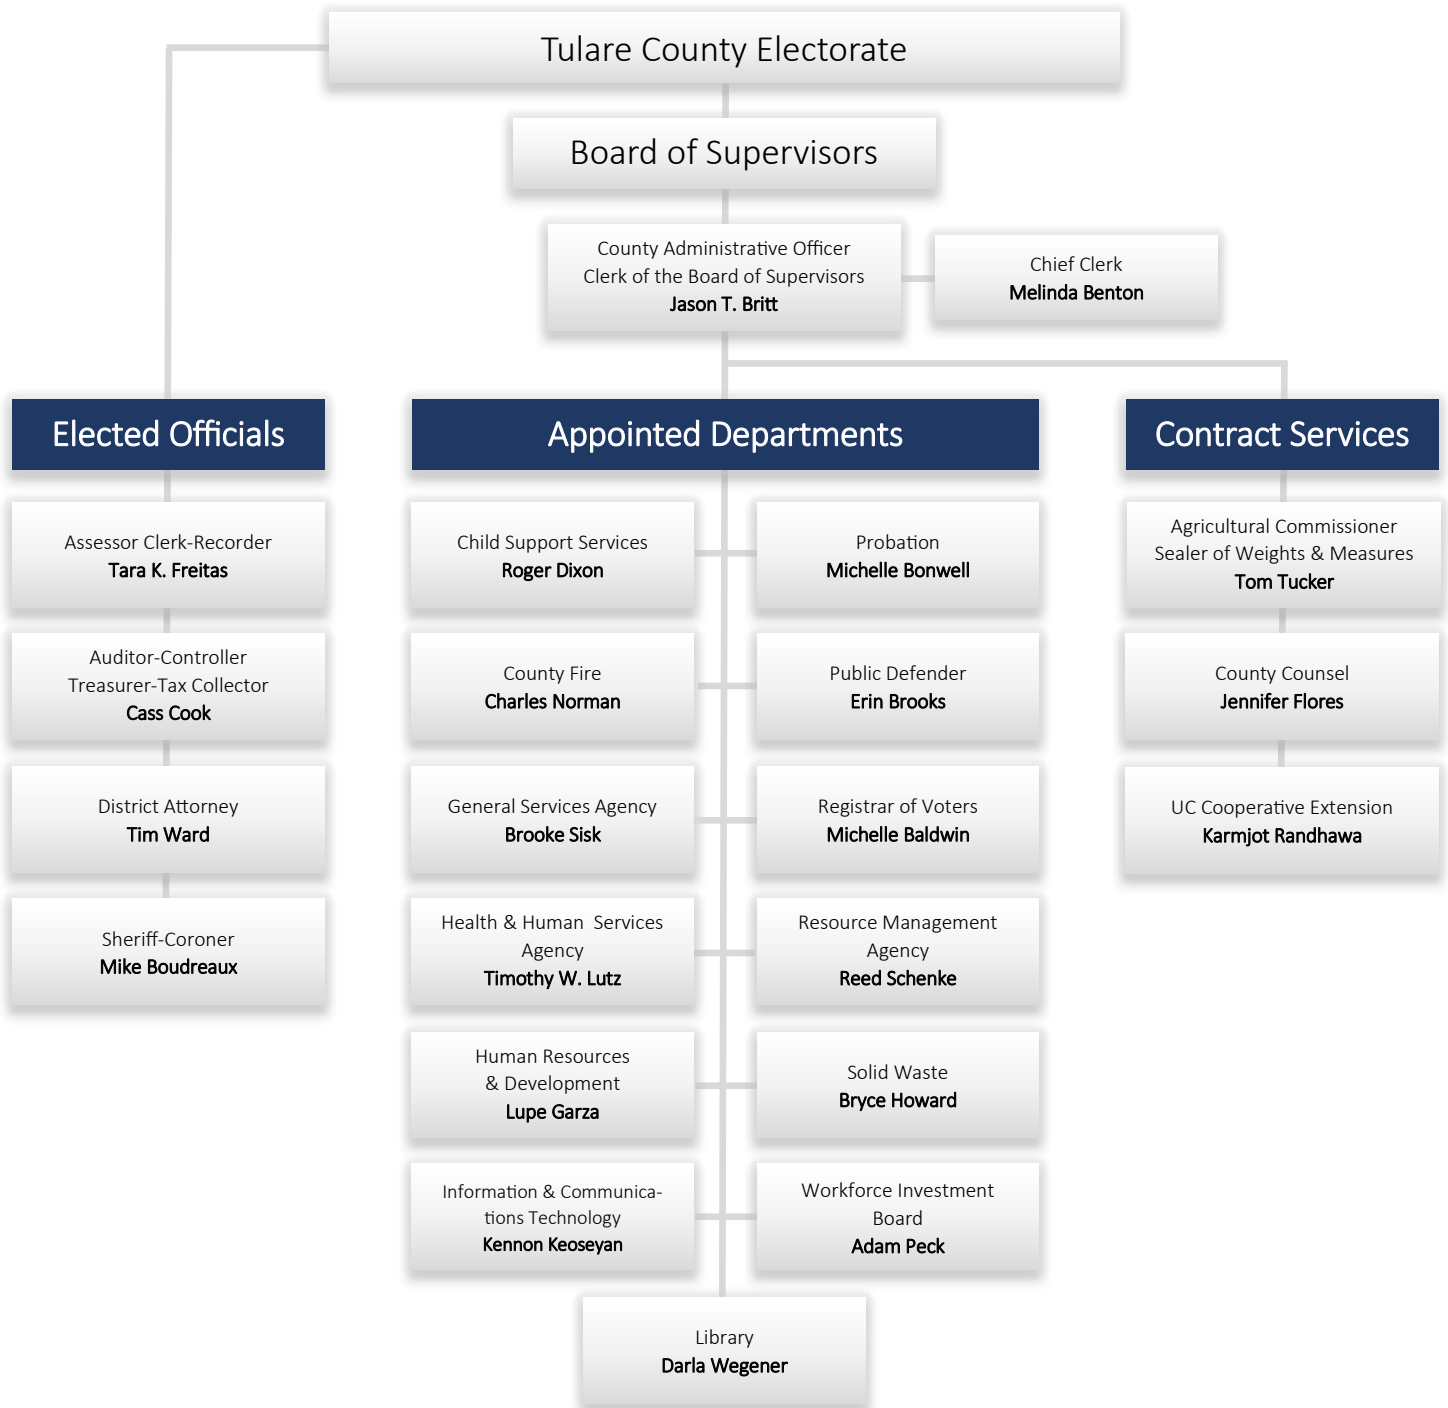

# COUNTY OF TULARE

## ORGANIZATIONAL CHART FY 2021/22

The organization chart is a visual depiction of the way work is distributed within the County of Tulare. It is also meant to be a tool to help our working relationship with the residents of Tulare County to create channels of communication in order to better accomplish our goals and objectives.