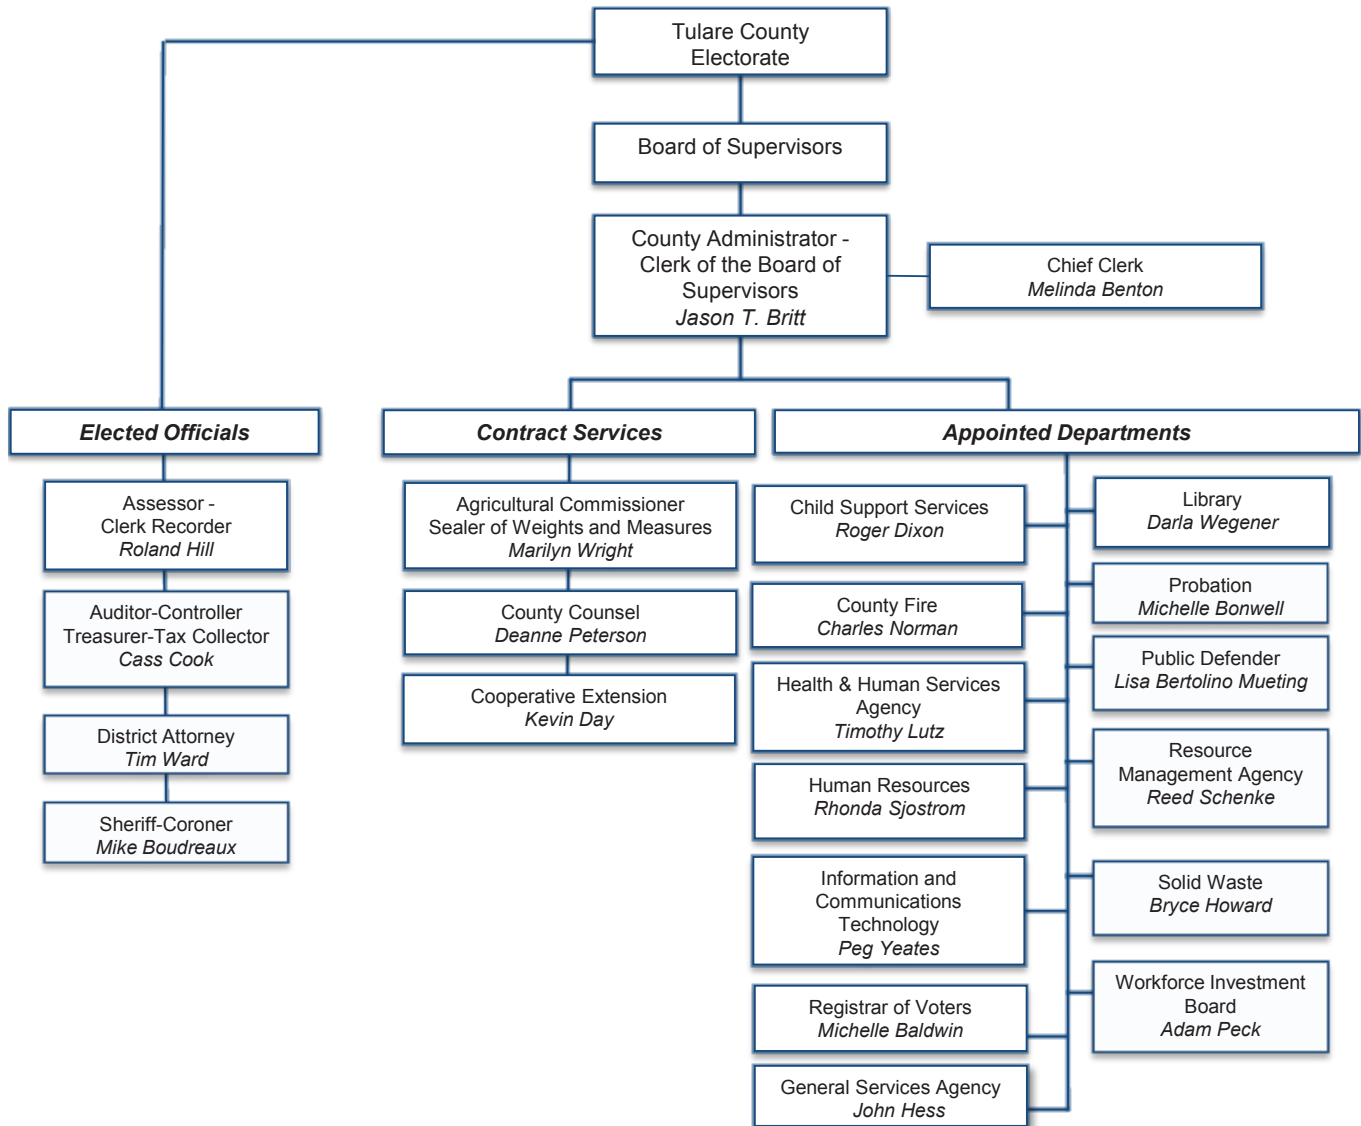

COUNTY OF TULARE

ORGANIZATIONAL CHART

FOR FISCAL YEAR ENDED JUNE 30, 2019

The organization chart is a visual depiction of the way work is distributed within the County of Tulare. It is also meant to be a tool to help our working relationship with the residents of Tulare County to create channels of communication in order to better accomplish our goals and objectives.