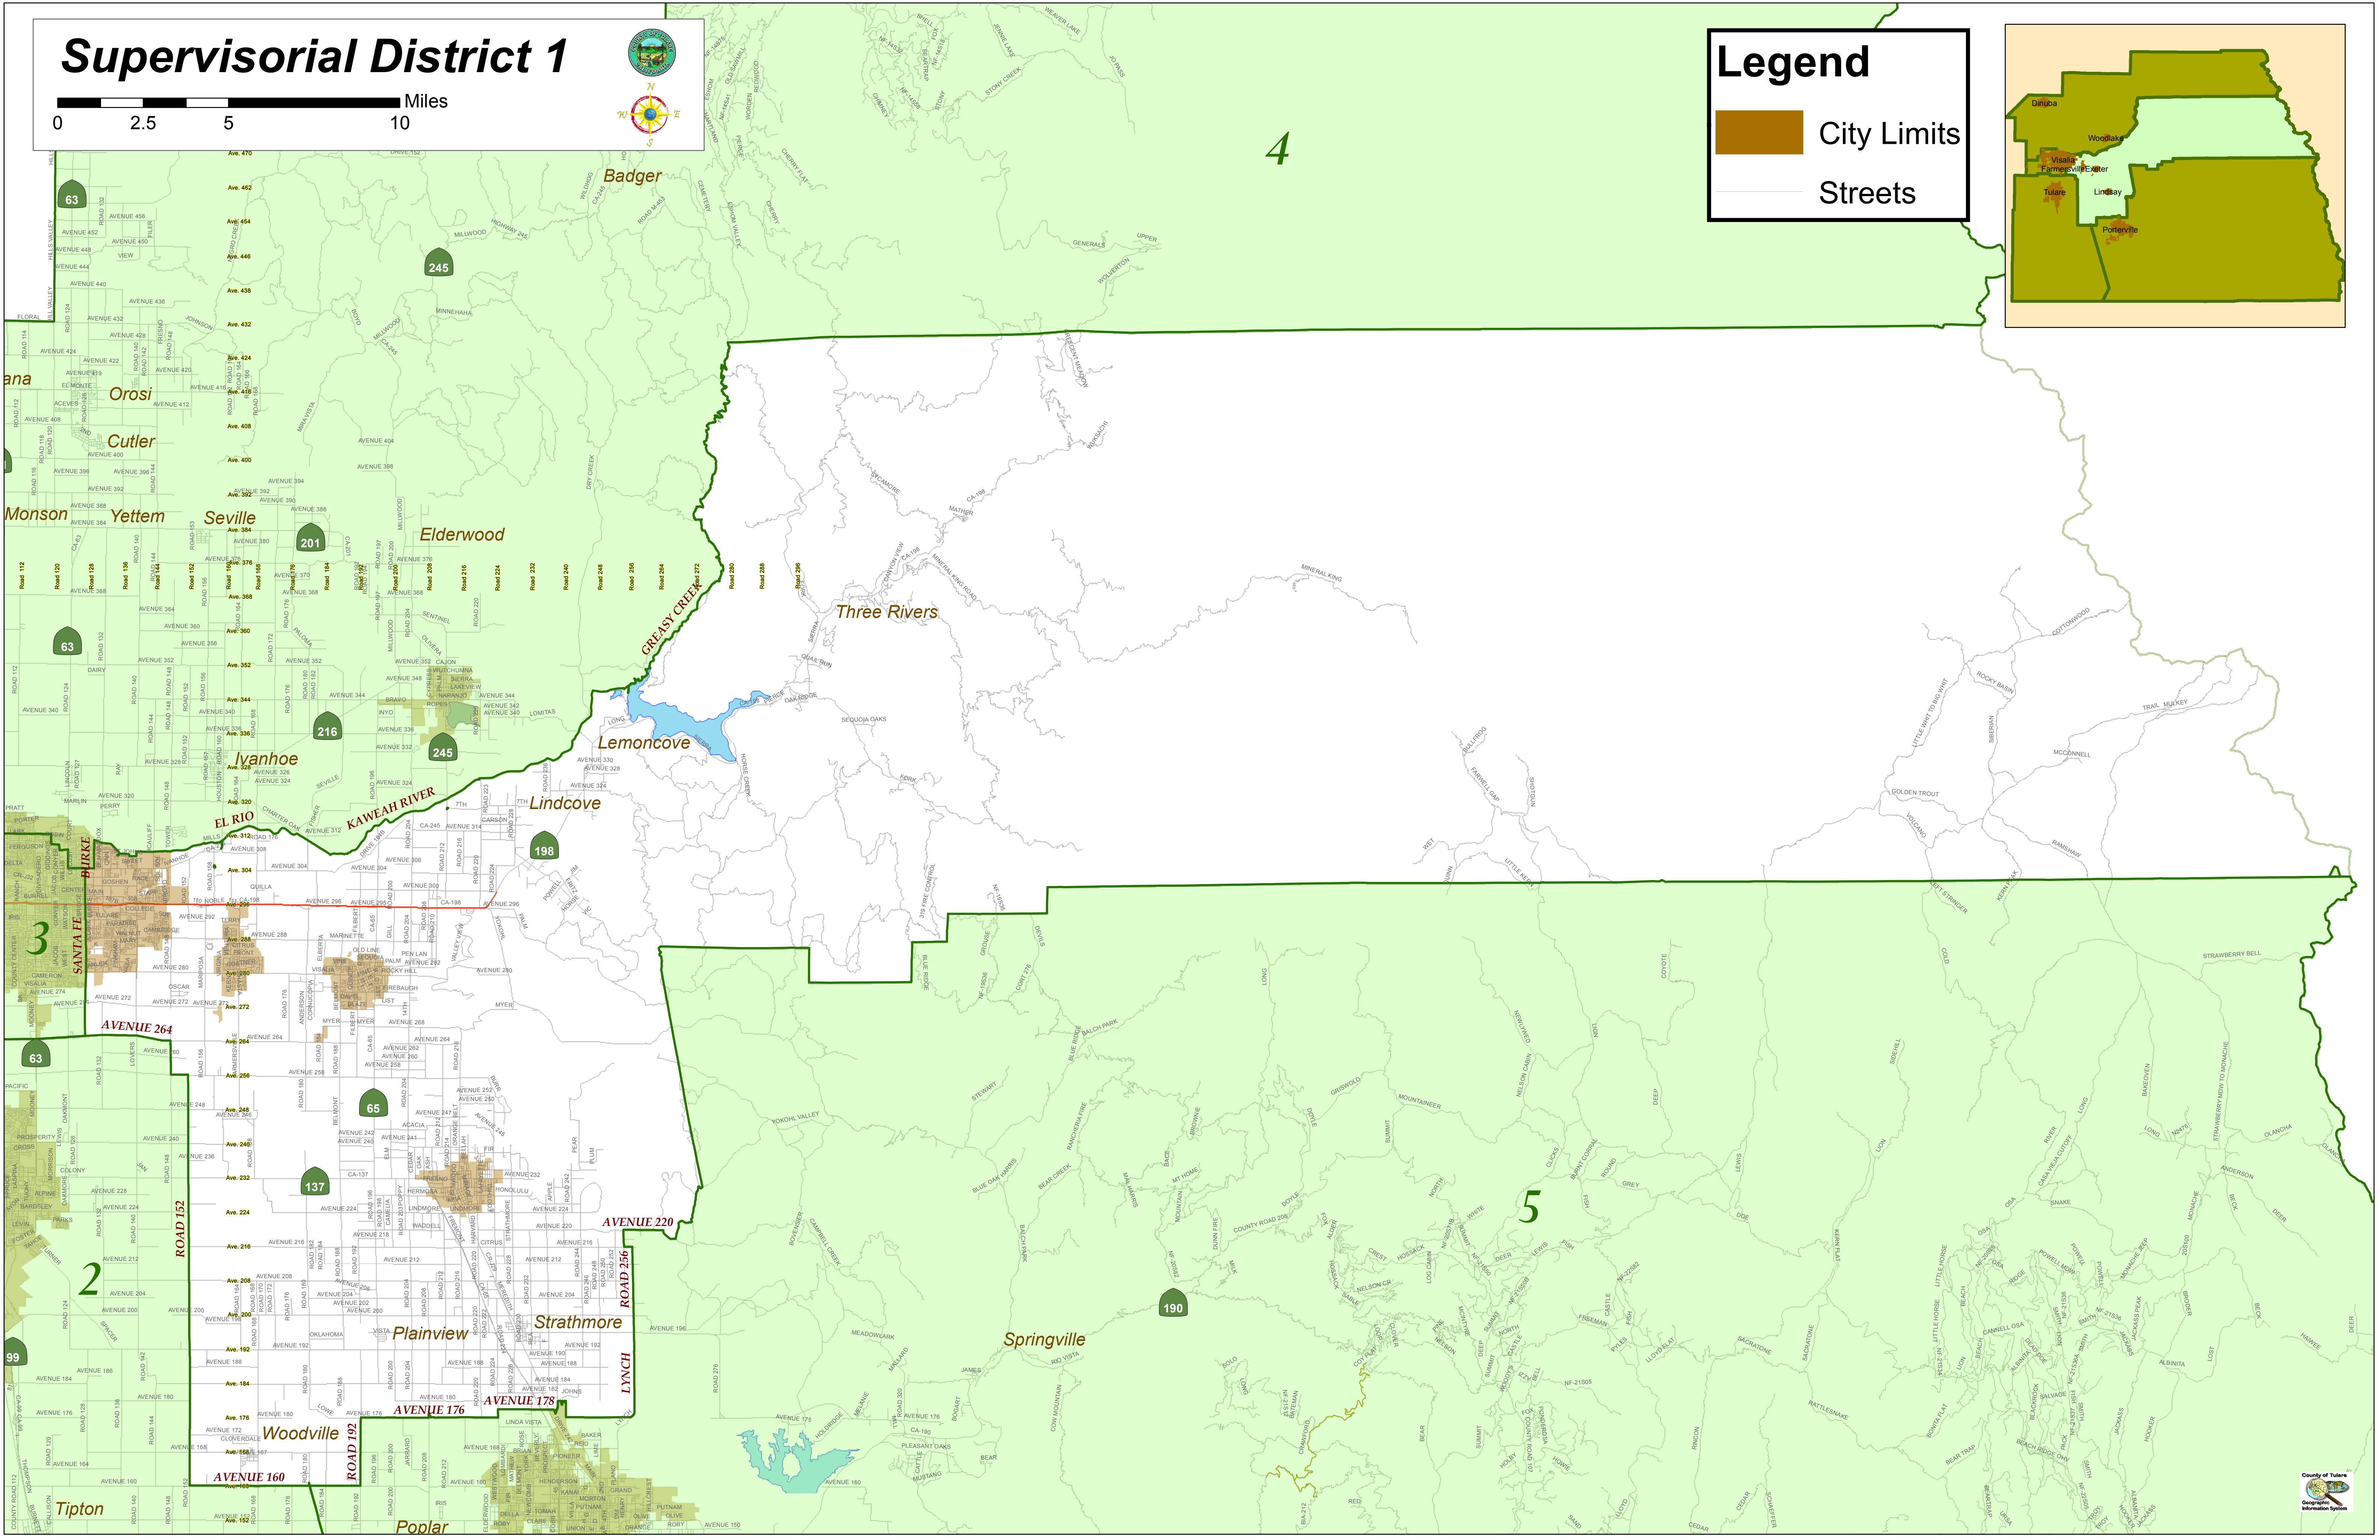

Supervisorial District 1

Legend

- City Limits
- Streets

4

5