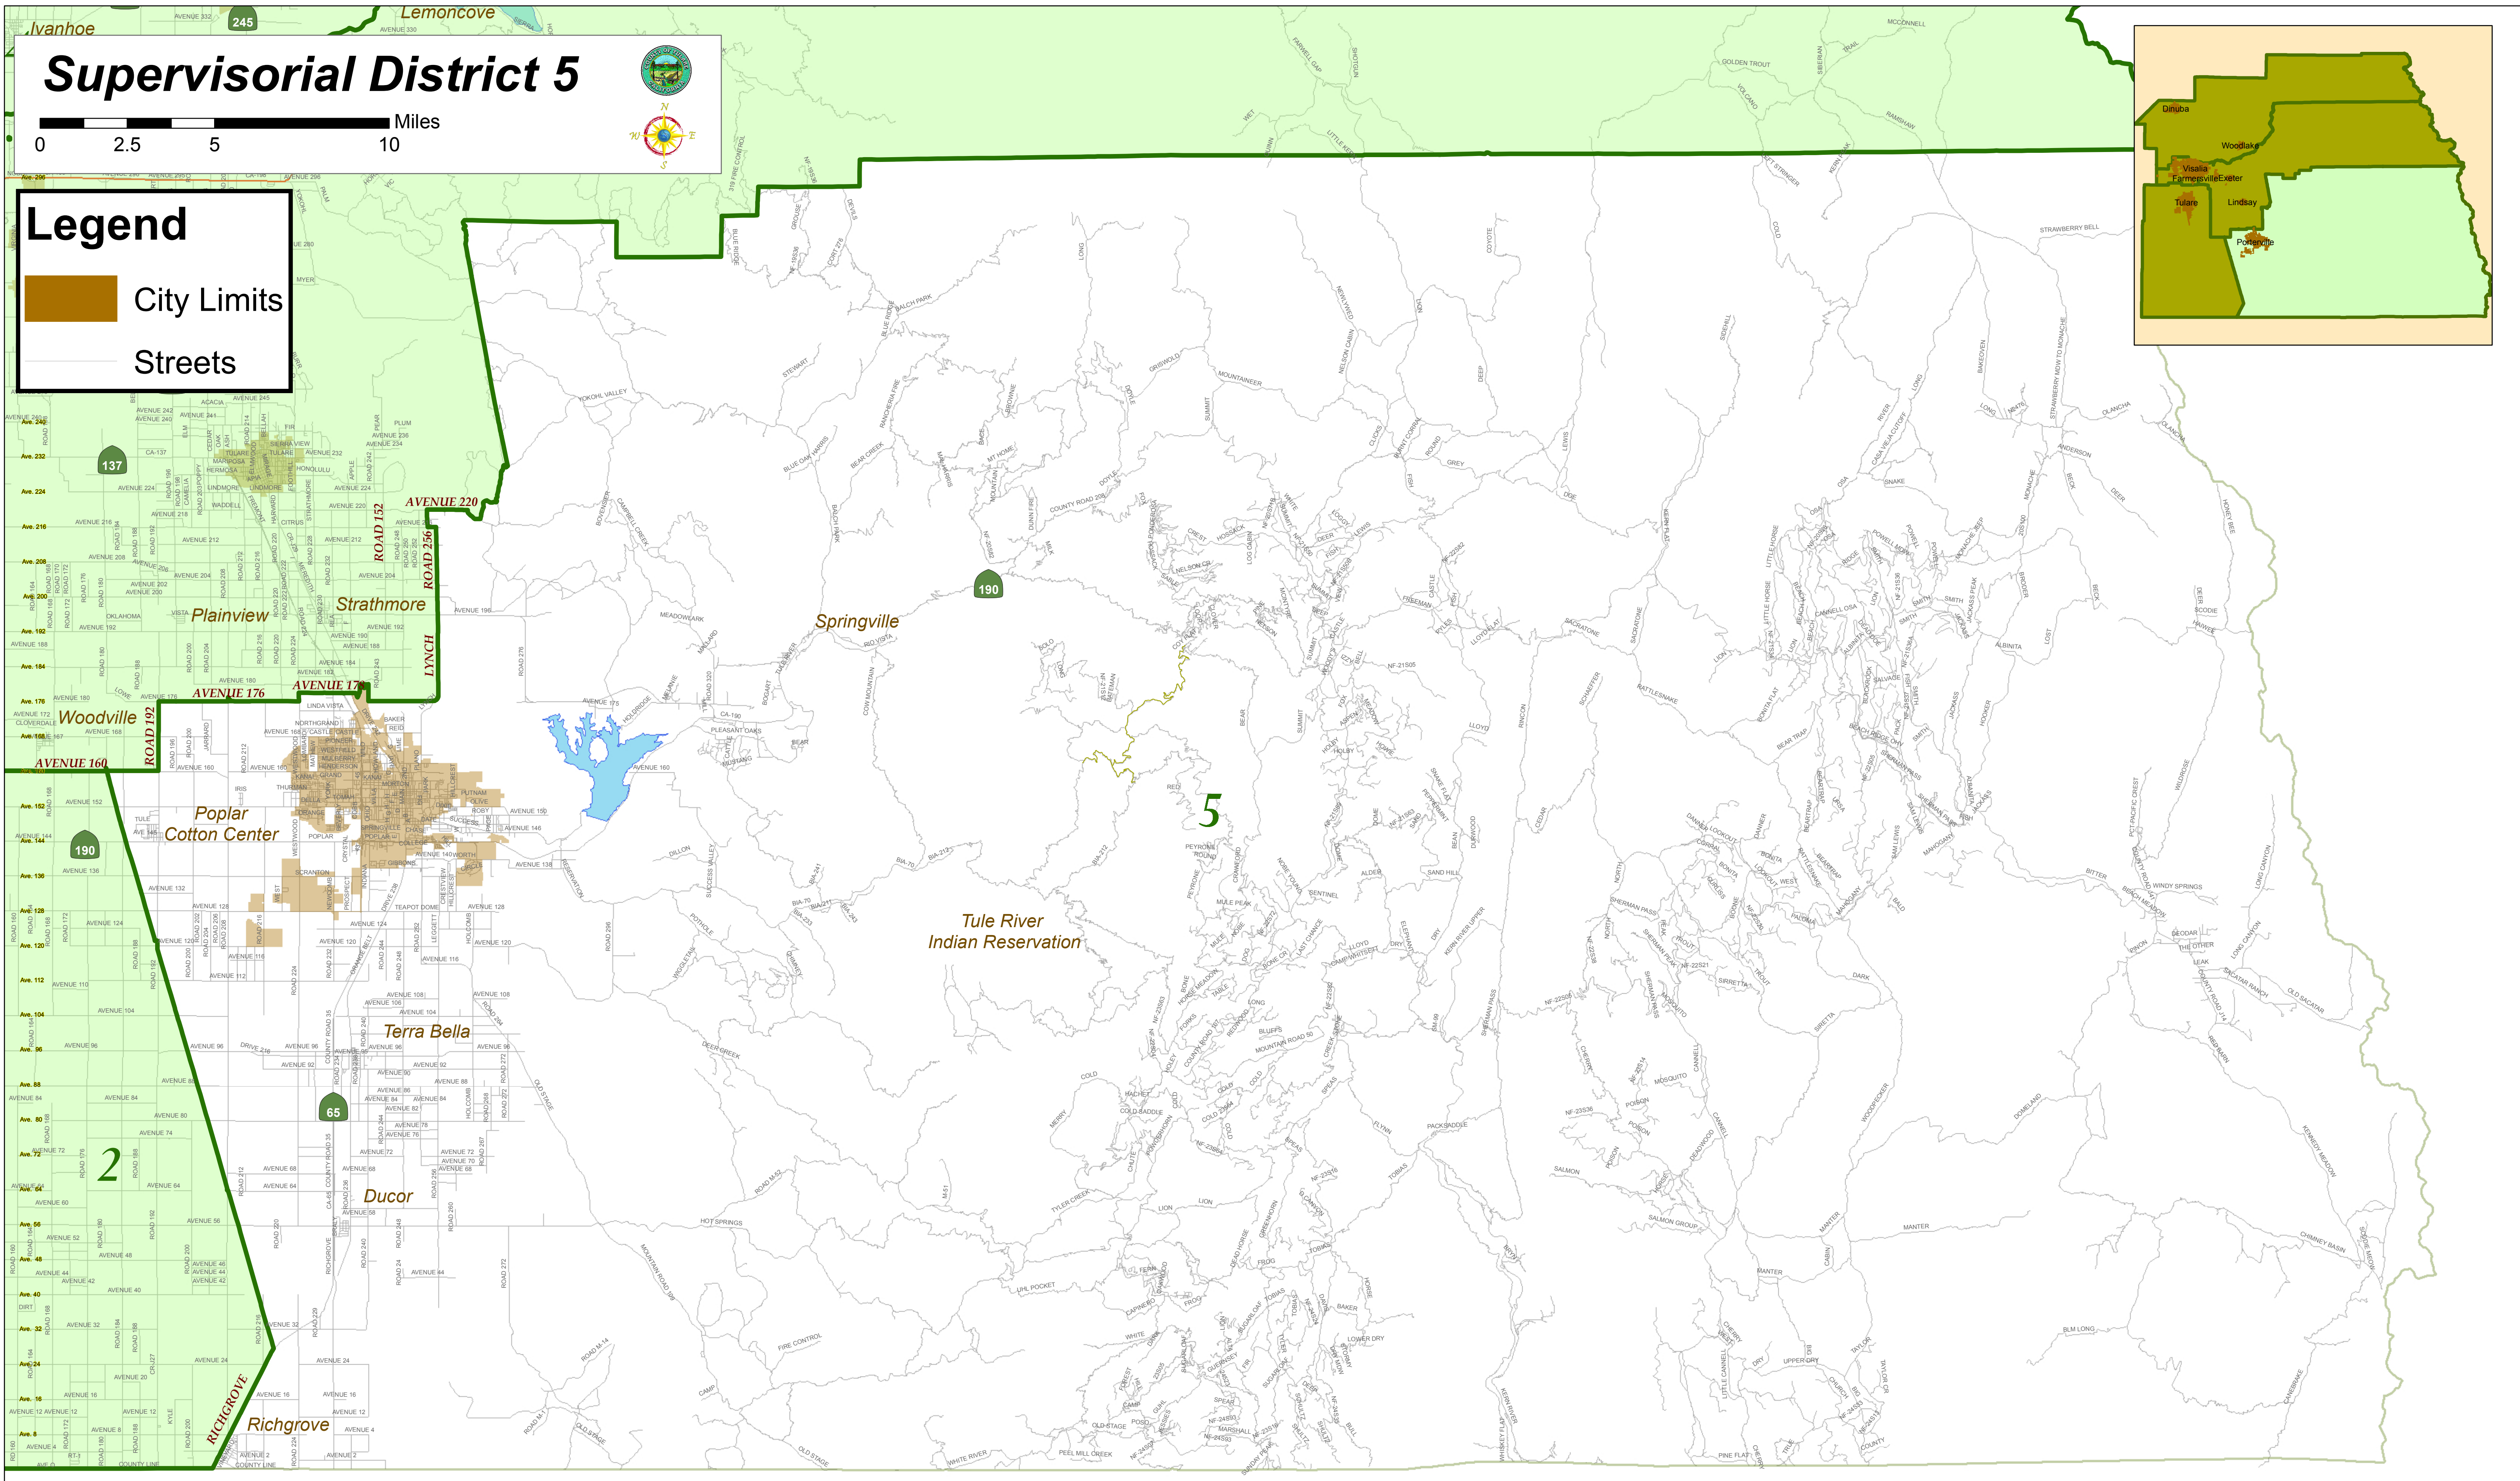

Supervisory District 5

Legend

- City Limits
- Streets

- Road 160
- Road 168
- Road 176
- Road 184
- Road 192
- Road 200
- Road 208
- Road 216
- Road 224
- Road 232
- Road 240
- Road 248
- Road 256
- Road 264
- Road 272
- Road 280
- Road 288
- Road 296