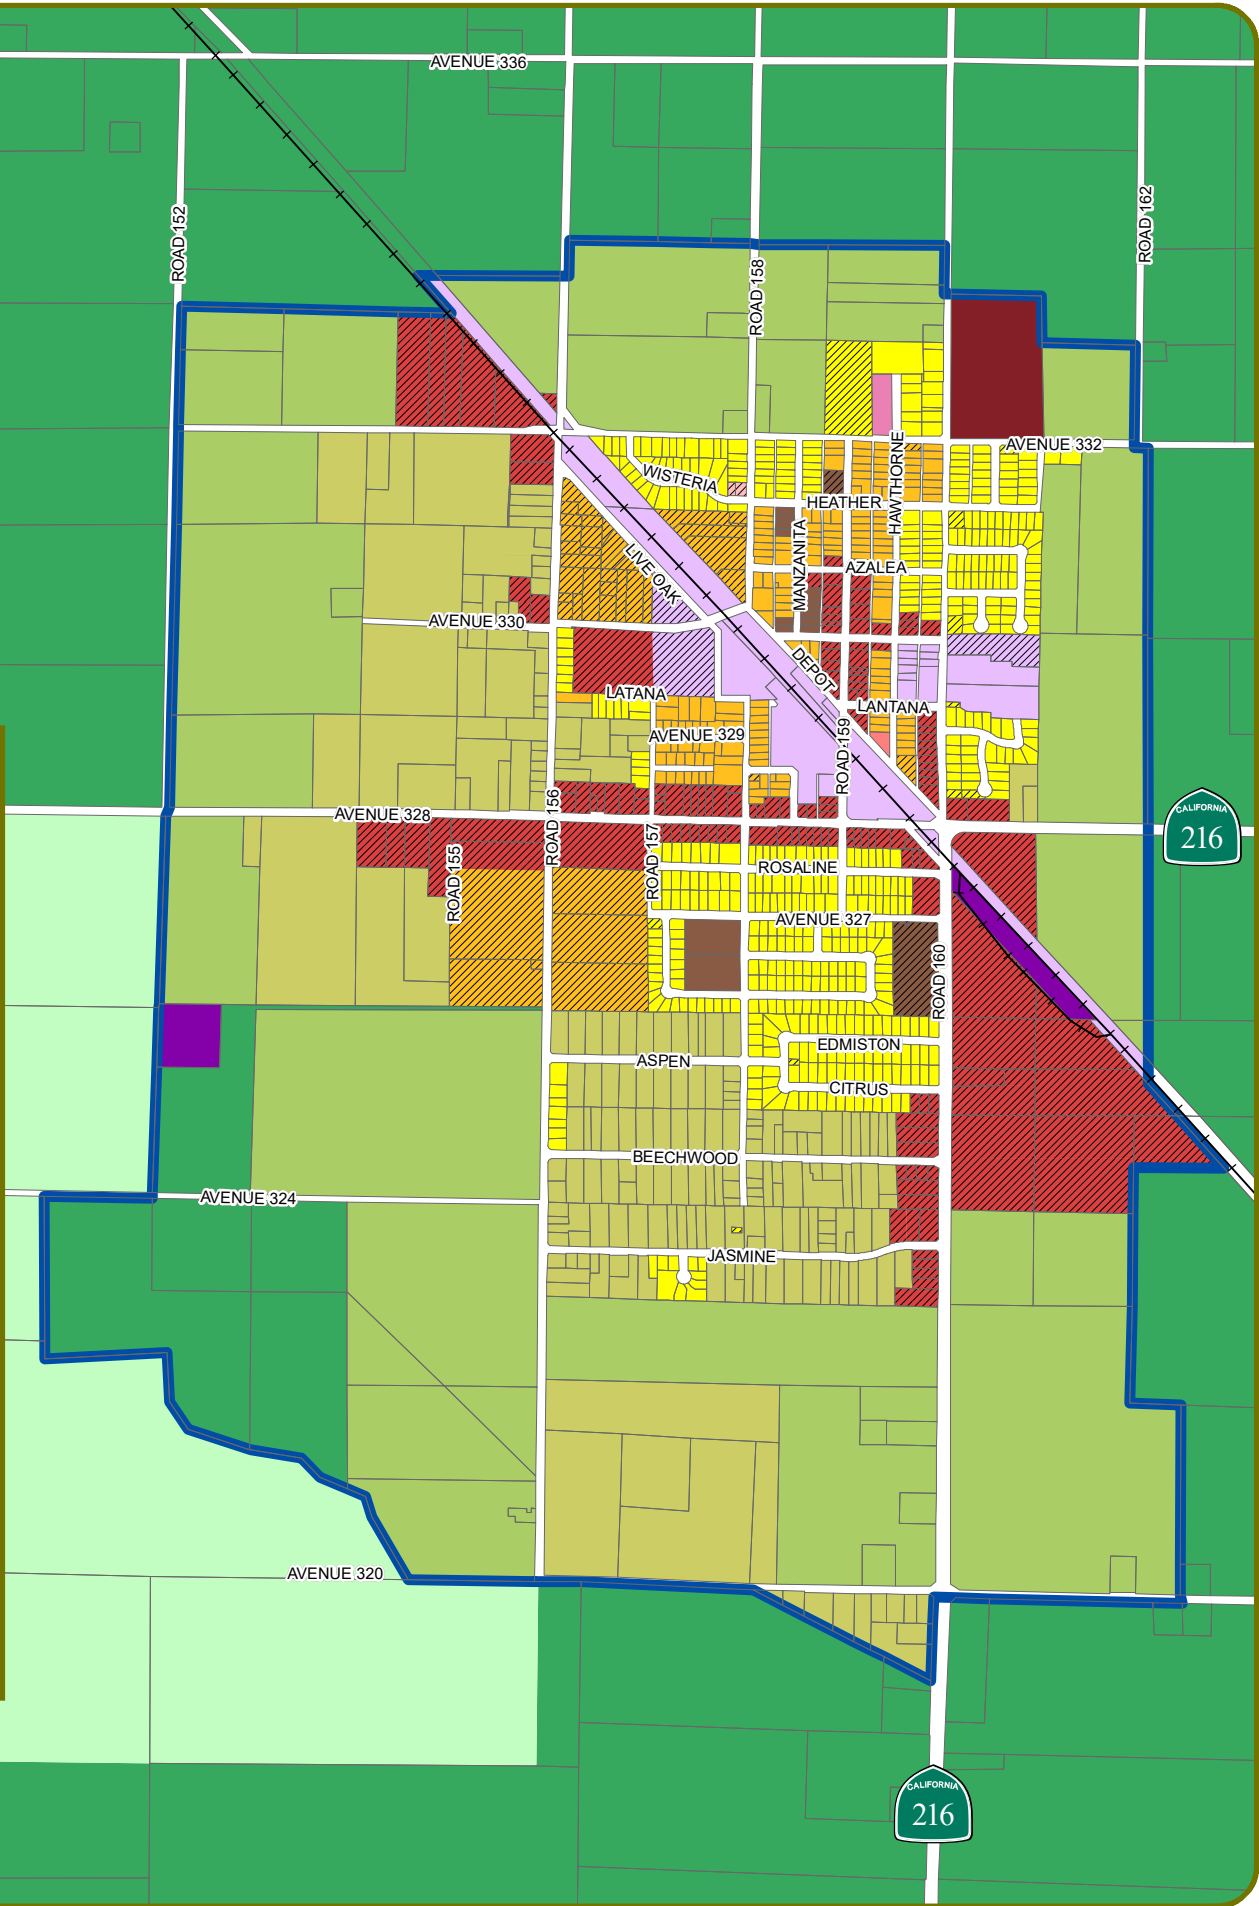

**Legend**

- Railroad
- Parcel Lot Lines
- Ivanhoe UDB

**Proposed Zoning**

- AE-10
- AE-20
- C-1-MU
- C-2-MU
- C-3
- C-O
- M-1
- M-1-MU
- M-2
- P-O
- R-1
- R-1-MU
- R-2
- R-2-MU
- R-3
- R-3-MU
- R-A

Ivanhoe Proposed Zoning | Figure XX