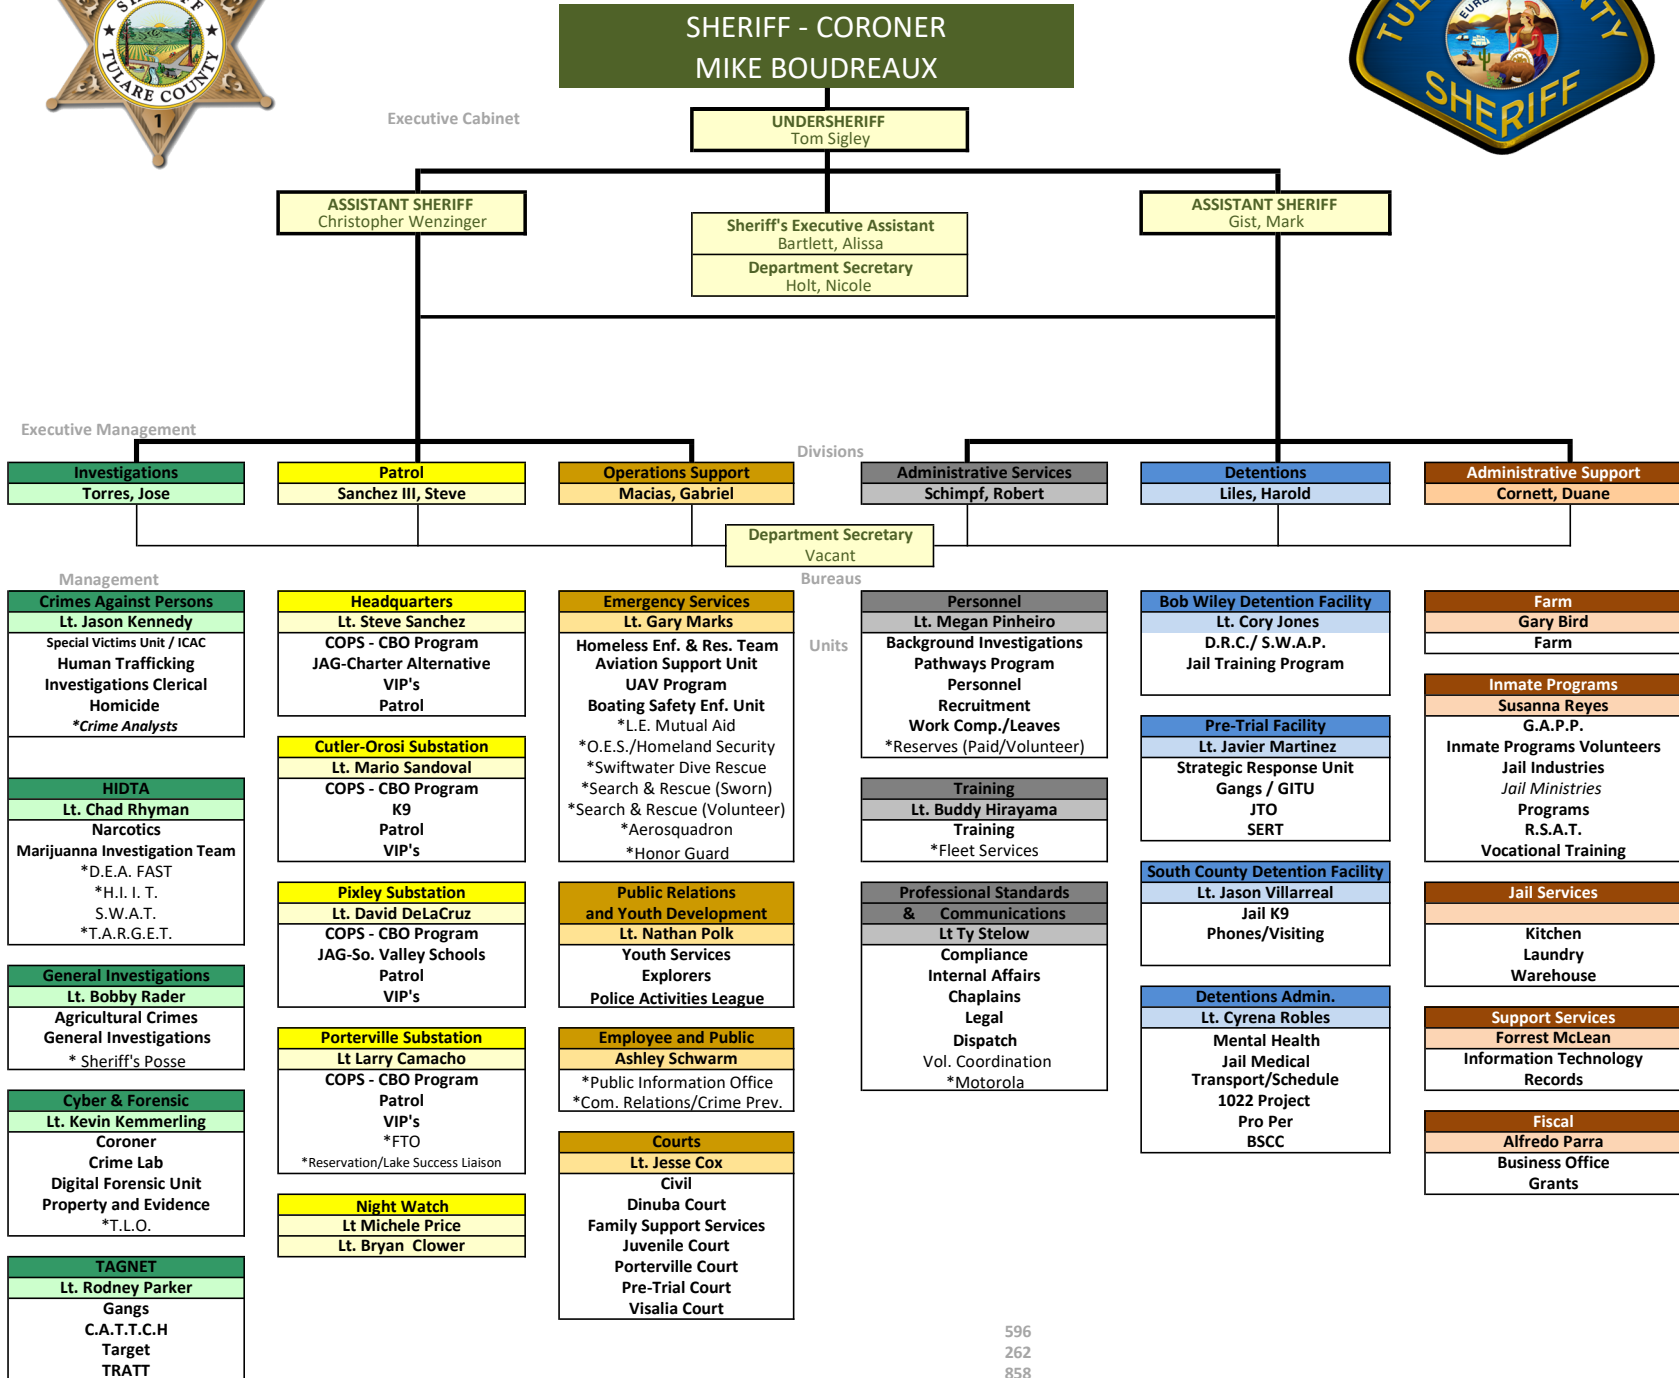

Tulare County Sheriff's Office

Organizational Chart

596
262
858

Sworn
Support Staff
Total