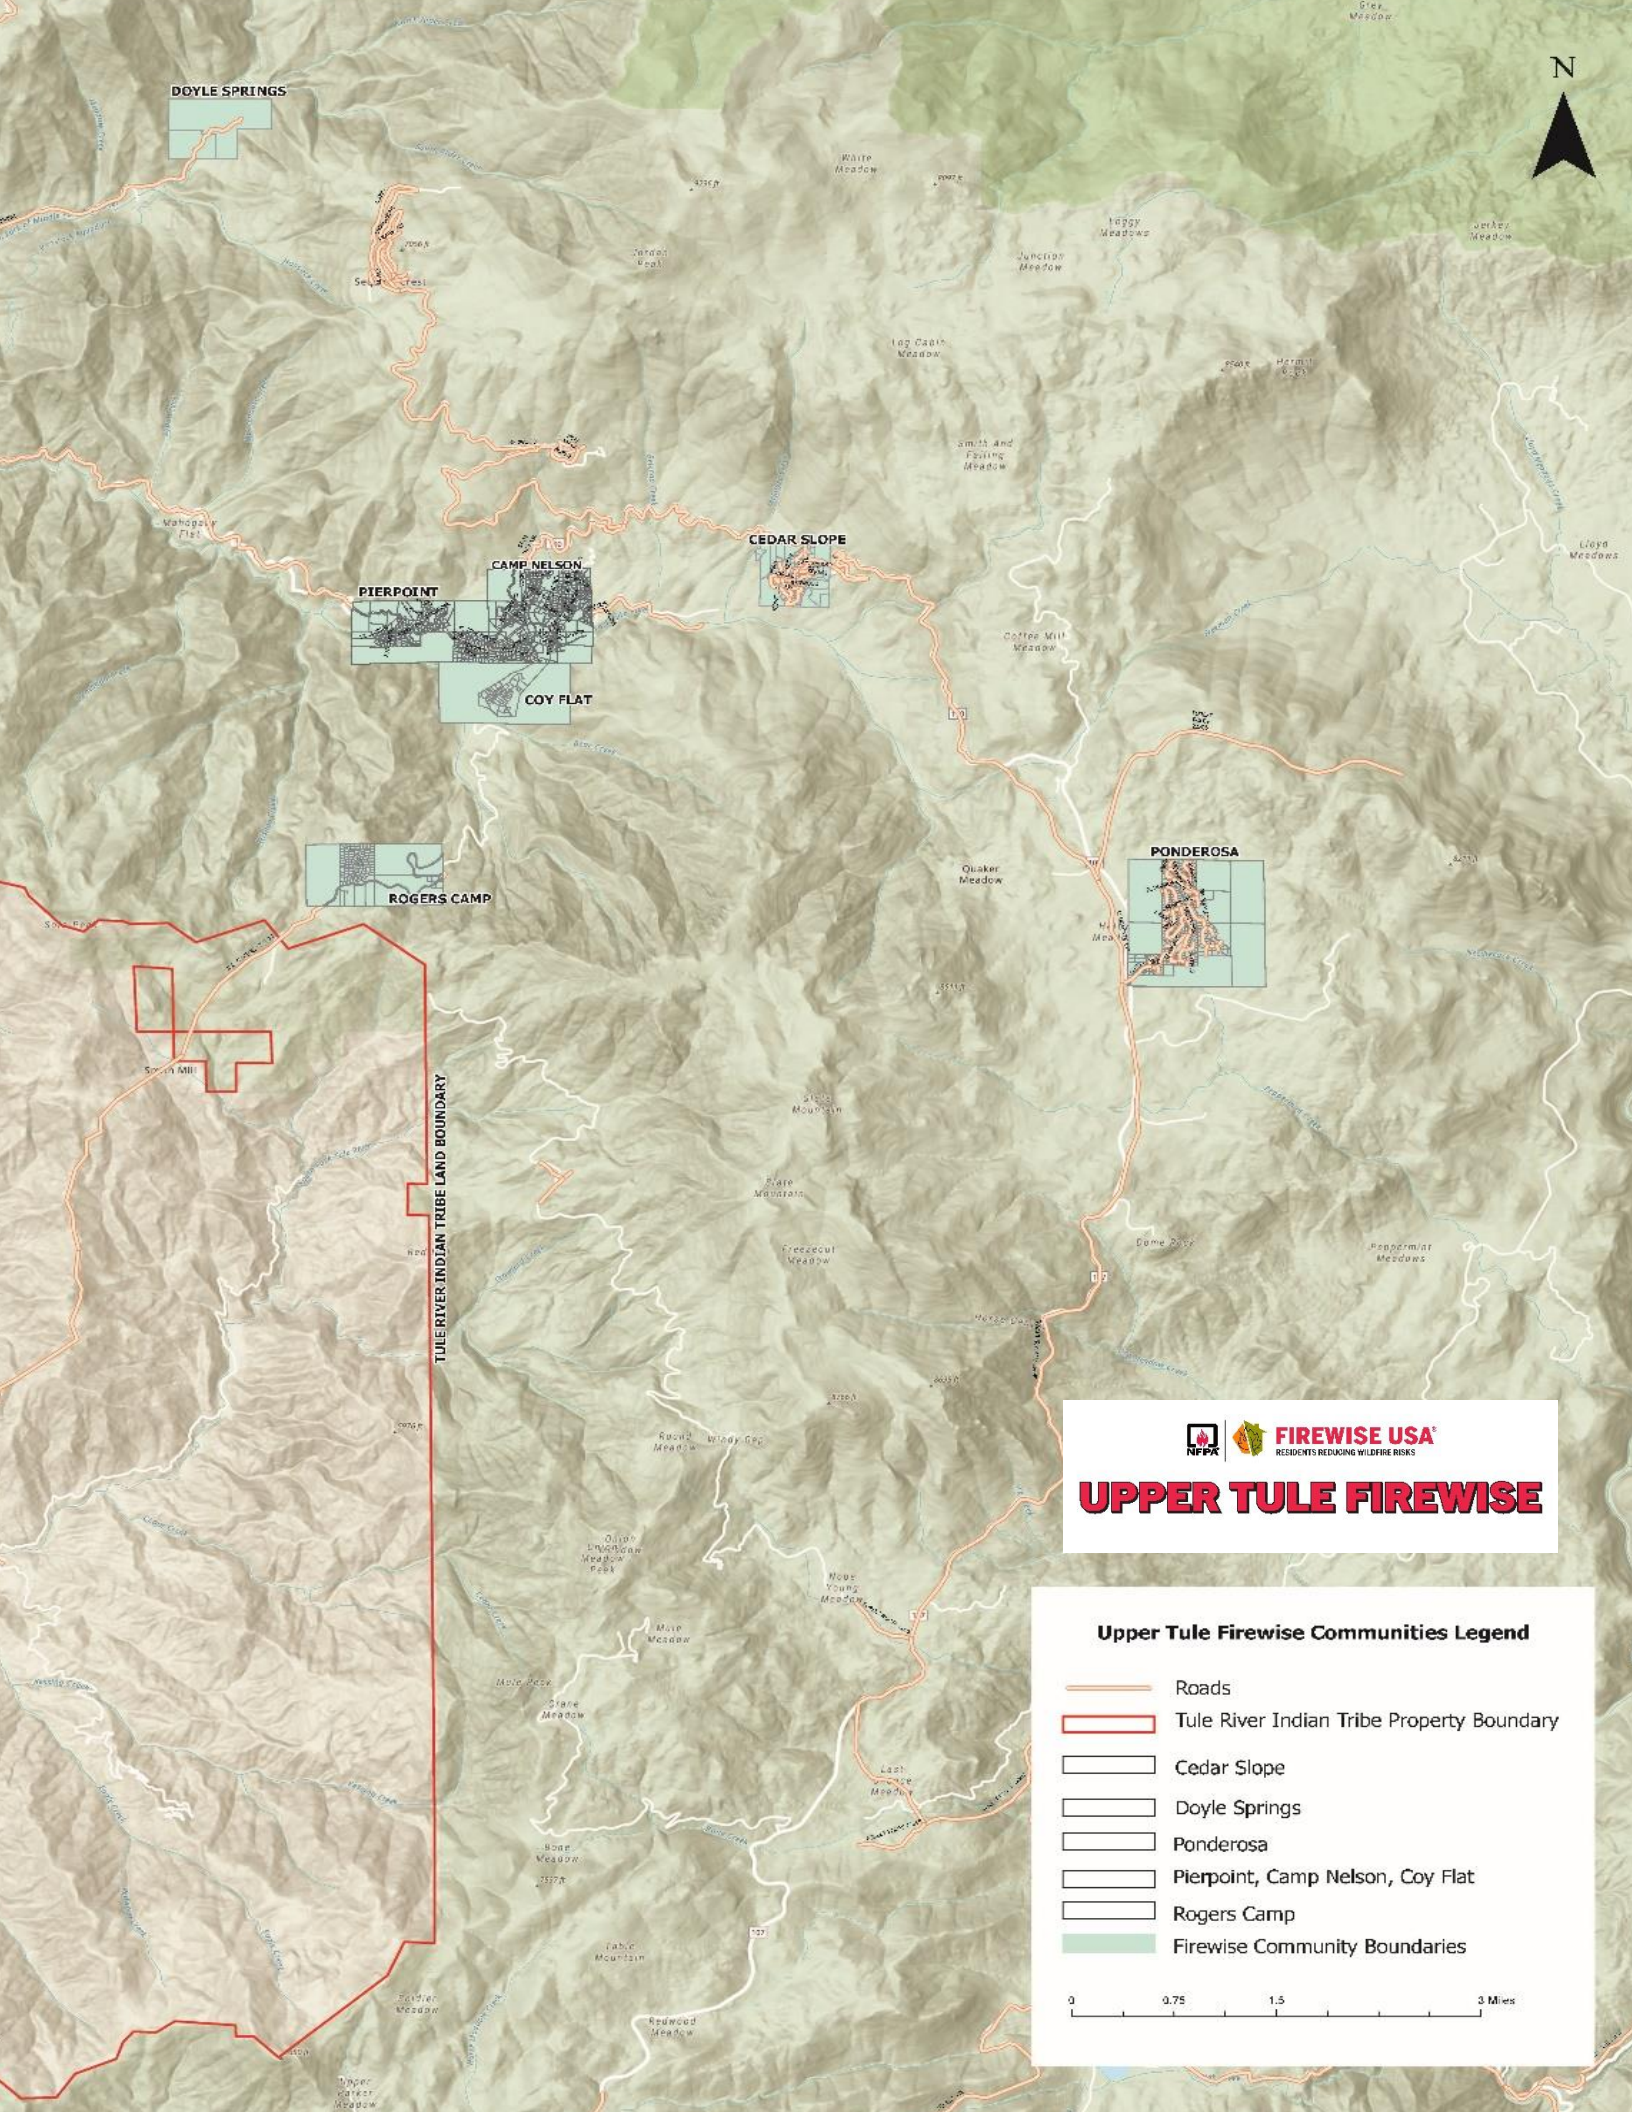

N

FIREWISE USA
RESIDENTS REDUCING WILDFIRE RISKS

UPPER TULE FIREWISE

Upper Tule Firewise Communities Legend

- Roads
- Tule River Indian Tribe Property Boundary
- Cedar Slope
- Doyle Springs
- Ponderosa
- Pierpoint, Camp Nelson, Coy Flat
- Rogers Camp
- Firewise Community Boundaries

0 0.75 1.5 3 Miles